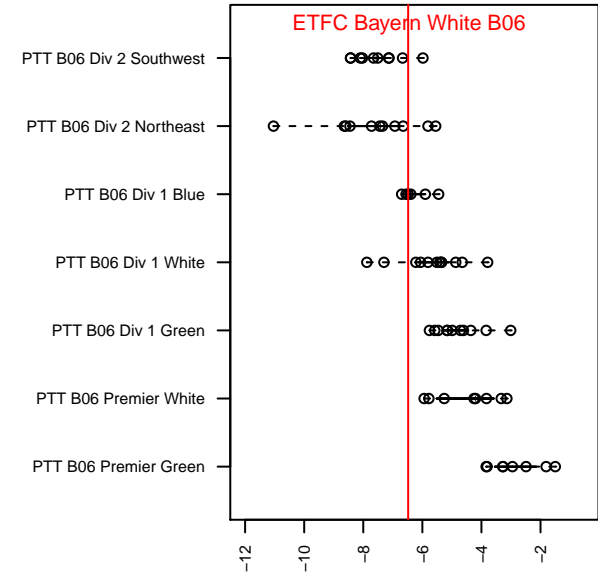

**attack and defense rating
relative to others at age
and all opponents in last 13 months**