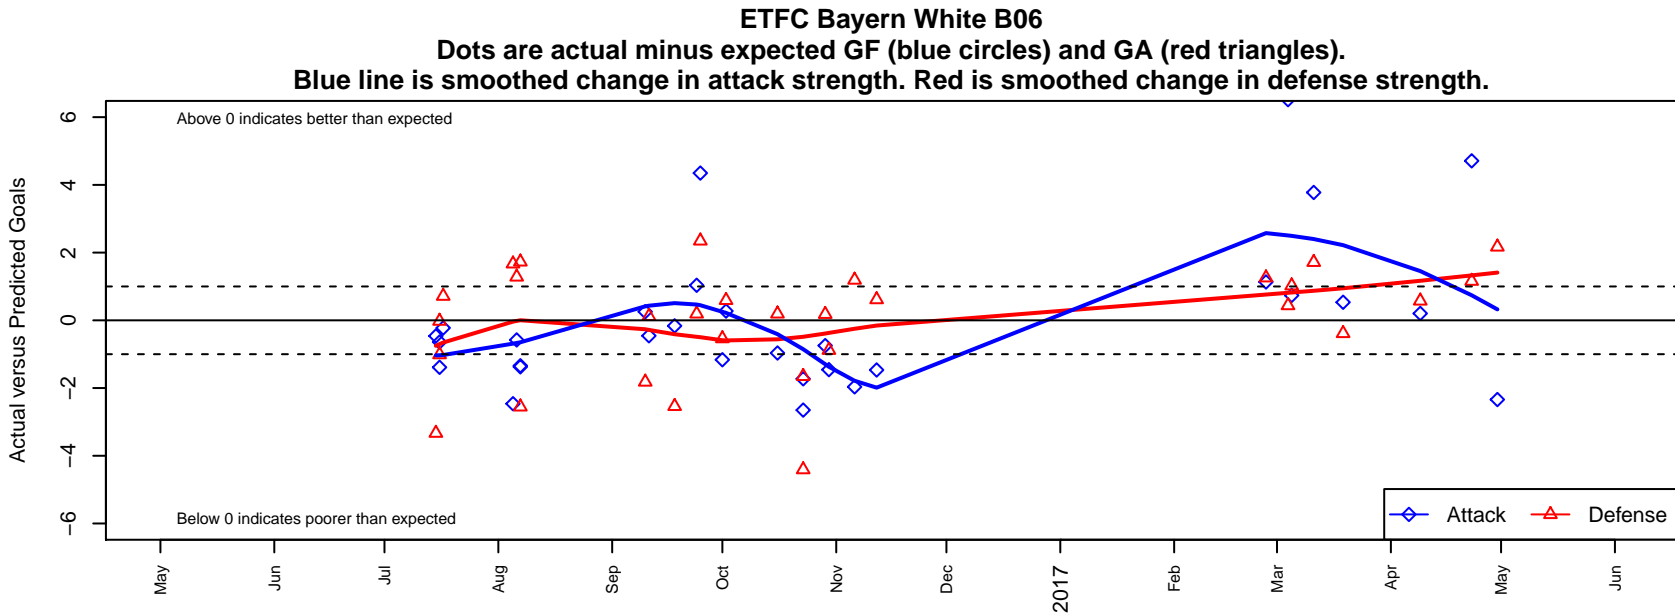

ETFC Bayern White B06

Eugene Timbers FC
 Eugene, OR
 B06 total strength=643
 attack=0.87 defense=0.39
 fall league = PTT B06 Div 1 Blue
 spr league = Spr OYS B06 Div 2 Yellow

alt names used:
 ETFC 06B Bayern White
 ETFC 06B Bayern White
 ETFC 06B Bayern White
 ETFC 06B Bayern White
 ETFC 06B Bayern White

Venues played:
 2016 Beaverton Cup BU11 Silver
 2016 Mt Hood Challenge U11 Silver
 2016 PTT B06 Division 1 Blue
 2016 OYS Founders Cup B06
 2016 Spr OYS B06 Division 2 Yellow

**attack and defense variance (black dot)
relative to other teams
and top 10 in region**